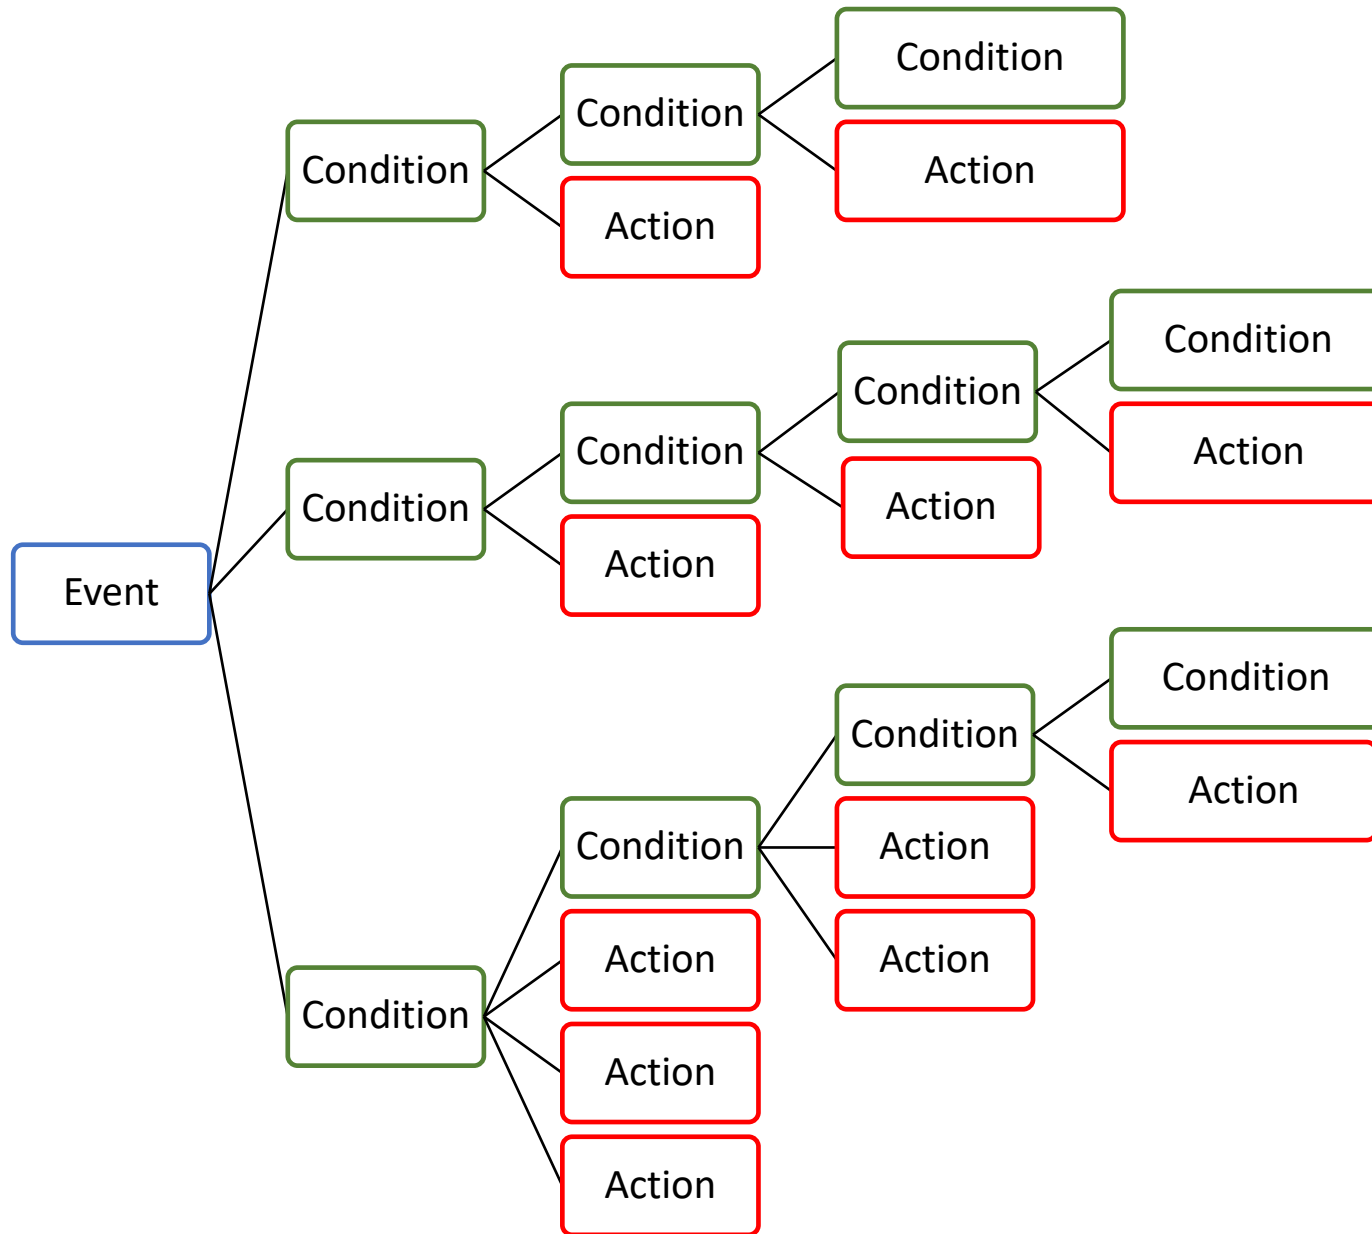

# Apollo Cause & Effect Chart

Rev. 03/19/23

Key: Red boxes = "Action" | Green boxes = "Condition" | Blue boxes = "Effect" (of the combined actions and conditions)